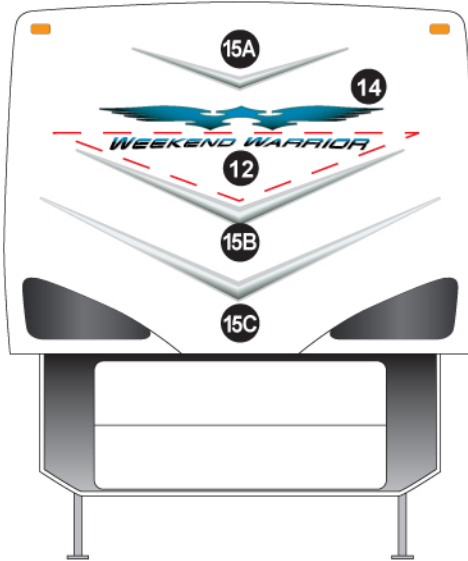

WEEKEND WARRIOR: 2008 MAINLINE BLUE FW

- ⑭ Front Warrior Dome Eagle WAR08-ML-14BL
- ⑮ Sm. Front Chevron WAR08-ML-15A
- ⑮ Med. Front Chevron WAR08-ML-15B
- ⑮ Lg. Front Chevron WAR08-ML-15C
- ⑯ Full Throttle Side Dome Logo WAR08-ML-16BL

- ①A Side Main Diecut #1A WAR08ML-1A BL C/S & R/S
- ①B Side Main Diecut #1B WAR08ML-1B BL C/S & R/S
- ② Side Main Diecut #2 WAR08ML-2BL C/S & R/S
- ③ Side Main Diecut #3 WAR08ML-3BL C/S & R/S
- ④ Side Main Diecut #4 WAR08ML-4BL C/S & R/S
- ⑤ Side Main/Upper Diecut #5 WAR06ML-9BL C/S & R/S
- ⑥ Top Front Tribal WAR06ML-6BL C/S & R/S
- ⑦ Lower Front Tribal #1 WAR08ML-7BL C/S & R/S
- ⑧ Lower Front Tribal #2 WAR08ML-8BL C/S & R/S
- ⑨ Classic Checker - Upper Blue WAR08ML-11A BL C/S & R/S
- ⑩ Classic Checker - Lower Black WAR08ML-11B BL C/S & R/S
- ⑪ 06-09 WW Rear Logo WAR06ML-12BL
- ⑫ WW Front Lettering WAR08ML-12L BL
- ⑬ Rear Cap Dome Logo WAR08-ML-13BL
- ⑰ Lens Cap Extension WAR08-ML-17 C/S & R/S