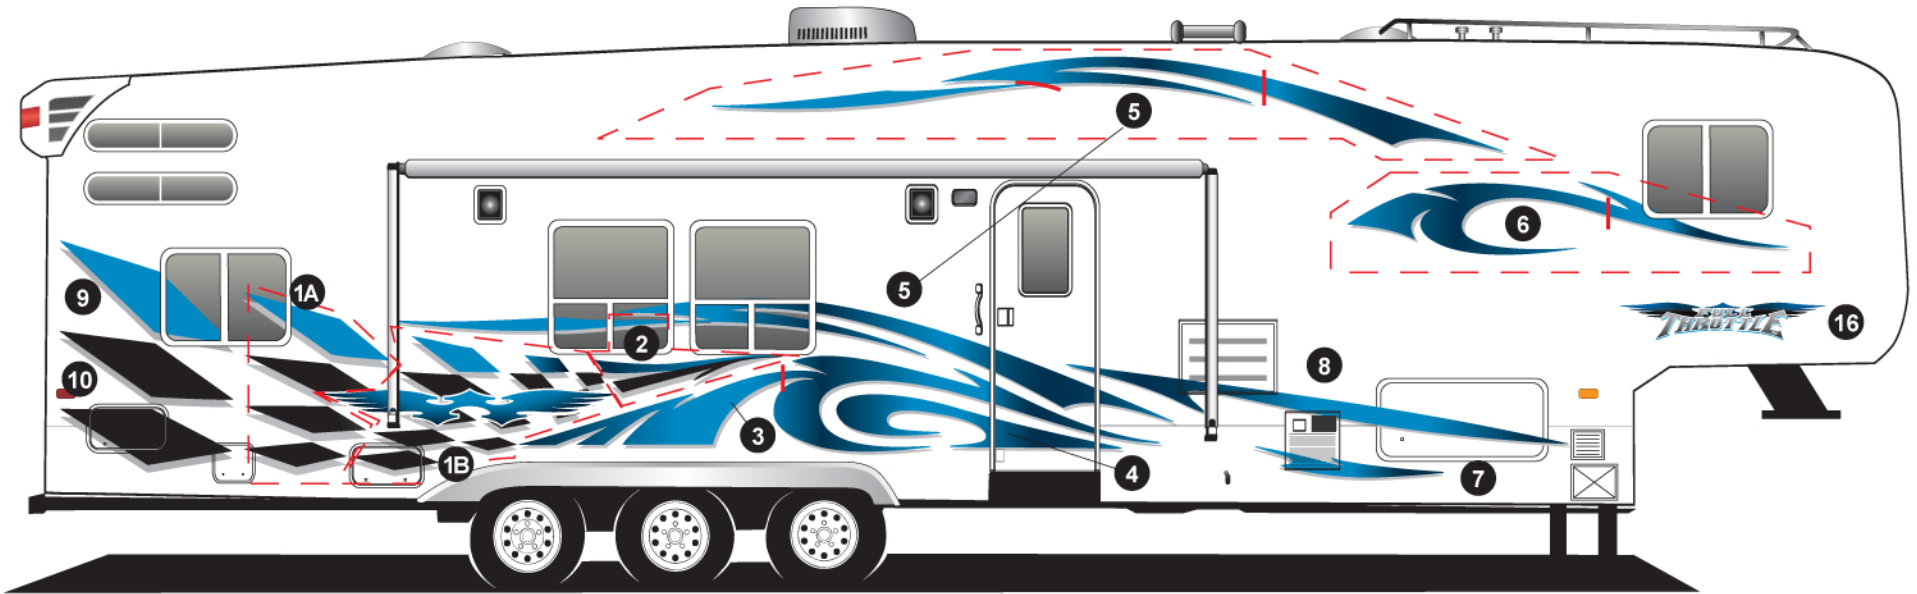

WEEKEND WARRIOR: 2008 MAINLINE BLUE FW

- ⑭ Front Warrior Dome Eagle WAR08-ML-14BL
- ⑮ Sm. Front Chevron WAR08-ML-15A
- ⑮ Med. Front Chevron WAR08-ML-15B
- ⑮ Lg. Front Chevron WAR08-ML-15C
- ⑯ Full Throttle Side Dome Logo WAR08-ML-16BL

- ①A Side Main Diecut #1A WAR08ML-1A BL C/S & R/S
- ①B Side Main Diecut #1B WAR08ML-1B BL C/S & R/S
- ② Side Main Diecut #2 WAR08ML-2BL C/S & R/S
- ③ Side Main Diecut #3 WAR08ML-3BL C/S & R/S
- ④ Side Main Diecut #4 WAR08ML-4BL C/S & R/S
- ⑤ Side Main/Upper Diecut #5 WAR06ML-9BL C/S & R/S
- ⑥ Top Front Tribal WAR06ML-6BL C/S & R/S
- ⑦ Lower Front Tribal #1 WAR08ML-7BL C/S & R/S
- ⑧ Lower Front Tribal #2 WAR08ML-8BL C/S & R/S
- ⑨ Classic Checker - Upper Blue WAR08ML-11A BL C/S & R/S
- ⑩ Classic Checker - Lower Black WAR08ML-11B BL C/S & R/S
- ⑪ 06-09 WW Rear Logo WAR06ML-12BL
- ⑫ WW Front Lettering WAR08ML-12L BL
- ⑬ Rear Cap Dome Logo WAR08-ML-13BL
- ⑰ Lens Cap Extension WAR08-ML-17 C/S & R/S